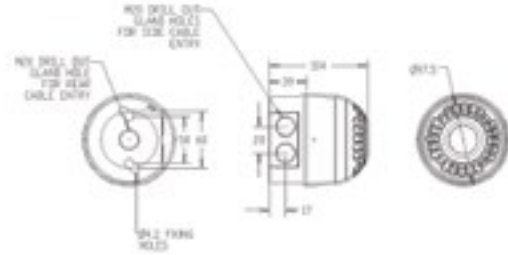

Applications - Industrial alarm

Specifications

Part No.	Base	Colours	Audibility at 1m	Tones	Voltage	Current
PSS-0060	deep base	Red	Up to 102dB (A)	32	110/230V AC	80mA
PSS-0063	deep base	White	Up to 102dB (A)	32	110/230V AC	80mA

IP Rating: IP65 **Operating Temp:** -25°C to +55°C **Construction:** Flame Retardant Polycarbonate **Cable Entries:** 2 x 20mm cable glands
Weight: 0.25kg **Compliance:** EN60950